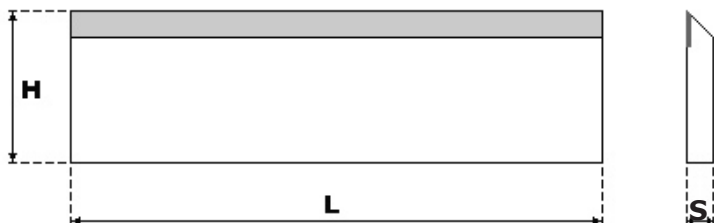

COLTELLI PIALLA HM
Thin planer knives HM
Hobelmesser HM
Cuchillas para cepilladoras HM

mm

CODICE	MISURA (LxHxS) mm	CODICE	MISURA (LxHxS) mm	CODICE	MISURA (LxHxS) mm
HM120203	120x20x3	HM350203	350x20x3	HM530203	530x20x3
HM120253	120x25x3	HM350253	350x25x3	HM530253	530x25x3
HM120303	120x30x3	HM350303	350x30x3	HM530303	530x30x3
HM120353	120x35x3	HM350353	350x35x3	HM530353	530x35x3
HM150203	150x20x3	HM400203	400x20x3	HM600203	600x20x3
HM150253	150x25x3	HM400253	400x25x3	HM600253	600x25x3
HM150303	150x30x3	HM400303	400x30x3	HM600303	600x30x3
HM150353	150x35x3	HM400353	400x35x3	HM600353	600x35x3
HM180203	180x20x3	HM410203	410x20x3	HM630203	630x20x3
HM180253	180x25x3	HM410253	410x25x3	HM630253	630x25x3
HM180303	180x30x3	HM410303	410x30x3	HM630303	630x30x3
HM180353	180x35x3	HM410353	410x35x3	HM630353	630x35x3
HM230203	230x20x3	HM500203	500x20x3	HM700203	700x20x3
HM230253	230x25x3	HM500253	500x25x3	HM700253	700x25x3
HM230303	230x30x3	HM500303	500x30x3	HM700303	700x30x3
HM230353	230x35x3	HM500353	500x35x3	HM700353	700x35x3
HM260203	260x20x3	HM510203	510x20x3	HM800203	800x20x3
HM260253	260x25x3	HM510253	510x25x3	HM800253	800x25x3
HM260303	260x30x3	HM510303	510x30x3	HM800303	800x30x3
HM260353	260x35x3	HM510353	510x35x3	HM800353	800x35x3
HM300203	300x20x3	HM520203	520x20x3	HM1050203	1050x20x3
HM300253	300x25x3	HM520253	520x25x3	HM1050253	1050x25x3
HM300303	300x30x3	HM520303	520x30x3	HM1050303	1050x30x3
HM300353	300x35x3	HM520353	520x35x3	HM1050353	1050x35x3