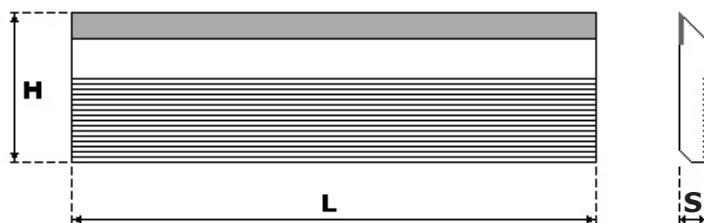

COLTELLI RIGATI HM

Corrugated knives **HM**

Blanketts **HM**

Cuchillas corrugadas **HM**

inches

CODICE	MISURA (LxHxS) inches	HM
HM25114516	25x1-1/4x5/16	10x2
H251123516	25x1-1/2x5/16	15x2
HM251343516	25x1-3/4x5/16	20x2
HM2523516	25x2x5/16	25x2
HM252143516	25x2-1/4x5/16	30x2
HM252343516	25x2-3/4x5/16	35x2
HM2511438	25x1-1/4x3/8	10x2
HM2511238	25x1-1/2x3/8	15x2
HM2513438	25x1-3/4x3/8	20x2
HM25238	25x2x3/8	25x2
HM2521438	25x2-1/4x3/8	30x2
HM2523438	25x2-3/4x3/8	35x2