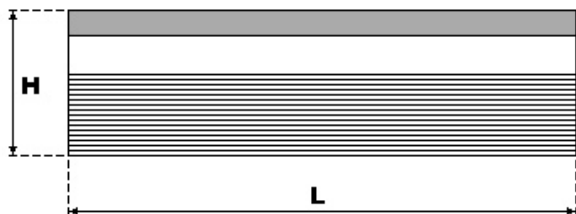

COLTELLI RIGATI HSS 6%W

Corrugated knives HSS 6%W

Blanketts HSS 6%W

Cuchillas corrugadas HSS 6%W

inches

CODICE	MISURA (LxHxS) inches
H2511414	25x1-1/4x1/4
H2511214	25x1-1/2x1/4
H2513414	25x1-3/4x1/4
H25214	25x2x1/4
H2521414	25x2-1/4x1/4
H2521214	25x2-1/2x1/4
H2523414	25x2-3/4x1/4
H25314	25x3x1/4
H25114516	25x1-1/4x5/16
H25112516	25x1-1/2x5/16
H25134516	25x1-3/4x5/16
H252516	25x2x5/16
H25214516	25x2-1/4x5/16
H25212516	25x2-1/2x5/16
H25234516	25x2-3/4x5/16
H253516	25x3x5/16