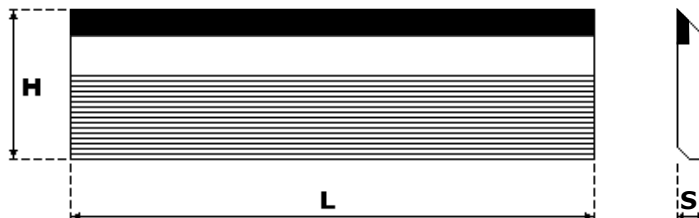

COLTELLI RIGATI

Corrugated knives

Blanketts

Cuchillas corrugadas

Бланкетные ножи

HM

CODICE	MISURA (LxHxS) mm	HM
HM40408	40 x40x8-10	15x2
HM40508	40 x50x8-10	20x2
HM40608	40 x60x8-10	25x2
HM40708	40 x70x8-10	30x2

HM60408	60 x40x8-10	15x2
HM60508	60 x50x8-10	20x2
HM60608	60 x60x8-10	25x2
HM60708	60 x70x8-10	30x2

HM80408	80 x40x8-10	15x2
HM80508	80 x50x8-10	20x2
HM80608	80 x60x8-10	25x2
HM80708	80 x70x8-10	30x2

HM100408	100 x40x8-10	15x2
HM100508	100 x50x8-10	20x2
HM100608	100 x60x8-10	25x2
HM100708	100 x70x8-10	30x2

HM120408	120 x40x8-10	15x2
HM120508	120 x50x8-10	20x2
HM120608	120 x60x8-10	25x2
HM120708	120 x70x8-10	30x2

CODICE	MISURA (LxHxS) mm	HM
HM130408	130 x40x8-10	15x2
HM130508	130 x50x8-10	20x2
HM130608	130 x60x8-10	25x2
HM130708	130 x70x8-10	30x2